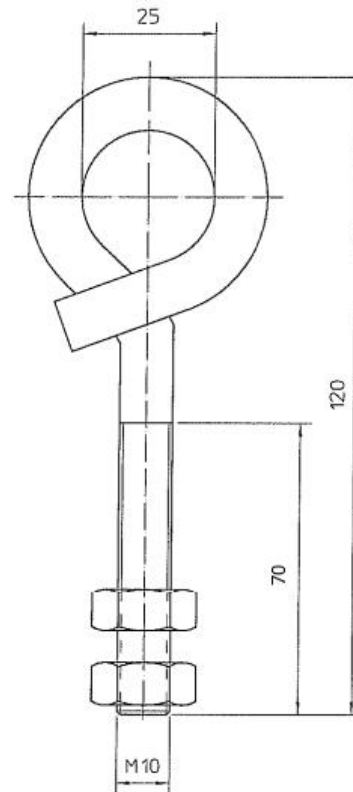

Accessories for emergency pull-wire switches Eye bolt open M10 x 120 with 2 nuts Material no.: 1279170

Product features

- Type 18E
- Galvanized steel
- 2 hexagon nuts are provided

Dimensions

Errors and omissions excepted.