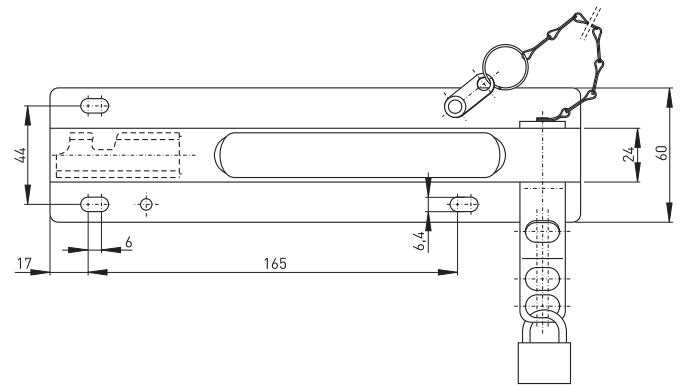

Accessories for Ex AZM 415 / Ex AZP 415

Lockout tag SZ 415-B4pS

Article no.: 1181419 (old article no.: 01.08.0275)

Product features

- For actuator AZM 415-B4pS
- To prevent inadvertent closing, e. g. during maintenance by preventing actuation of the switch
- With chain to fix on actuator, length of chain 500 mm

Dimensions

Errors and omissions excepted.